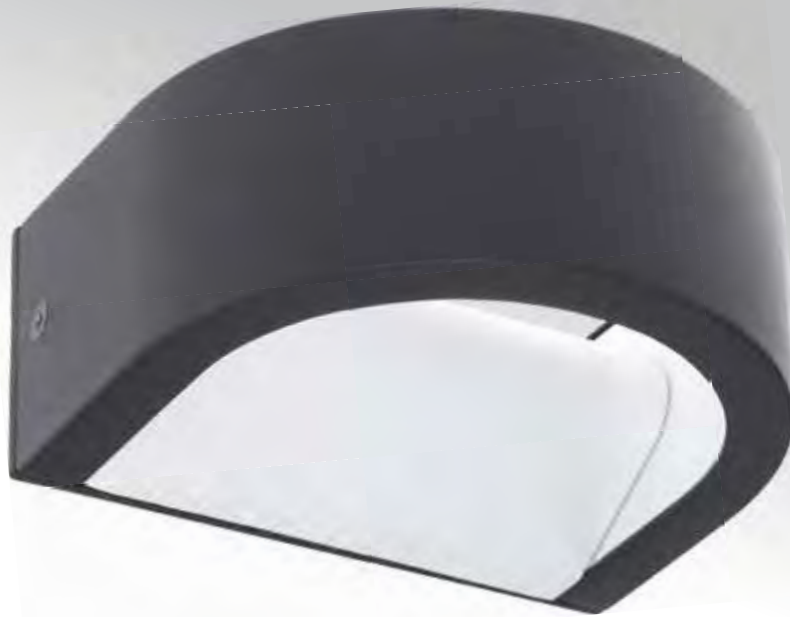

WALLY

Especificações | Specifications | Spécifications | Especificaciones

Standards

EN 60598-1
EN 60598-2-1
EN 62471
EN 62493
EN 55015
EN 61547
EN 61000-3-2
EN 61000-3-3

Dimensões | Dimensions | Dimensionen | Dimensiones

WALLY

W

2840750006 LED 4W 3000K 320Lm
2840750004 LED 4W 4000K 320Lm

WALLY

AT

2840750005 LED 4W 3000K 320Lm
2840750007 LED 4W 4000K 320Lm

WALLY 80

AT

2840750008 LED 4W 3000K 320Lm
2840750009 LED 4W 4000K 320Lm

Outras Informações | Other Informations | Autres renseignements | Otras informaciones