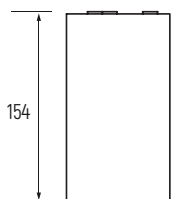

20W **1650Lm**
1700Lm

UGR<16

Especificações | Specifications | Spécifications | Especificaciones

Standards

- EN-60598-1
- EN-60598-2-1
- EN-62471
- EN-62493
- EN-55015
- EN-61547
- EN-61000-3-2
- EN-61000-3-3

Opcional | Optional | Optionnel | Opcional

Dimensões | Dimensions | Dimensiones | Dimensiones

(mm)

VERSATIS-S

W	W	Code	Specs
		28307501566	LED 20W 3000K 15° 1650Lm
		28307501611	LED 20W 4000K 15° 1700Lm
		28307501666	LED 20W 3000K 25° 1650Lm
		28307501711	LED 20W 4000K 25° 1700Lm
		28307501766	LED 20W 3000K 40° 1650Lm
		28307501799	LED 20W 4000K 40° 1700Lm

W	K	Code	Specs
		28307501577	LED 20W 3000K 15° 1650Lm
		28307501622	LED 20W 4000K 15° 1700Lm
		28307501677	LED 20W 3000K 25° 1650Lm
		28307501722	LED 20W 4000K 25° 1700Lm
		2830750001-001	LED 20W 3000K 40° 1650Lm
		2830750001-002	LED 20W 4000K 40° 1700Lm

W	GD	Code	Specs
		28307501588	LED 20W 3000K 15° 1650Lm
		28307501633	LED 20W 4000K 15° 1700Lm
		28307501688	LED 20W 3000K 25° 1650Lm
		28307501733	LED 20W 4000K 25° 1700Lm
		28307501777	LED 20W 3000K 40° 1650Lm
		28307501800	LED 20W 4000K 40° 1700Lm