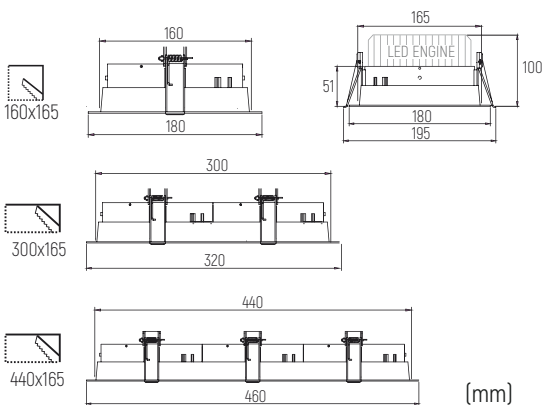

Dimensões | Dimensions | Dimensiones | Dimensiones

PARALEL 1

K

2780750021-851 LED ENGINE 30W 3000K 38° 3000Lm
2780750021-850 LED ENGINE 30W 4000K 38° 3000Lm
2780750021-853 LED ENGINE 20W 3000K 38° 2000Lm
2780750021-852 LED ENGINE 20W 4000K 38° 2000Lm
2780750021 AR111 SCOB / AR111 G53 15W 12V AC/DC