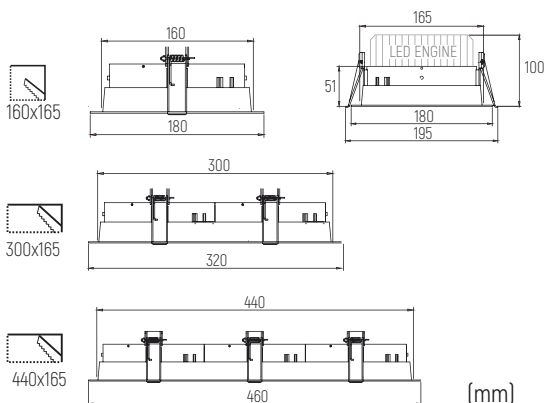

Dimensões | Dimensions | Dimensiones | Dimensiones

(mm)

PARALEL 1

2780750020-851 LED ENGINE 30W 3000K 38° 3000Lm
2780750020-850 LED ENGINE 30W 4000K 38° 3000Lm
2780750020-853 LED ENGINE 20W 3000K 38° 2000Lm
2780750020-852 LED ENGINE 20W 4000K 38° 2000Lm
2780750020 AR111 SCOB / AR111 G53 15W 12V AC/DC

Dimensões | Dimensions | Dimensiones | Dimensiones

PARALEL 1

K

2780750021-851 LED ENGINE 30W 3000K 38° 3000Lm
2780750021-850 LED ENGINE 30W 4000K 38° 3000Lm
2780750021-853 LED ENGINE 20W 3000K 38° 2000Lm
2780750021-852 LED ENGINE 20W 4000K 38° 2000Lm
2780750021 AR111 SCOB / AR111 G53 15W 12V AC/DC