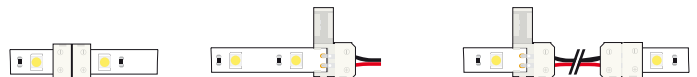

1430490002
União linear
Linear Connector
2 Contactos (10mm)

1431240002
Conector c/cabo ligação
Supply Connector
2 Contactos (10mm)

1430810004
Extensão 15cm
Cable Connector
2 Contactos (10mm)

Fontes de Alimentação | Power Supply

24V DC [LRS]
35/75/100/150W

24V DC [RSP]
200/320W

24V DC [DR]
30/60/100W

24V DC [NDR]
240W