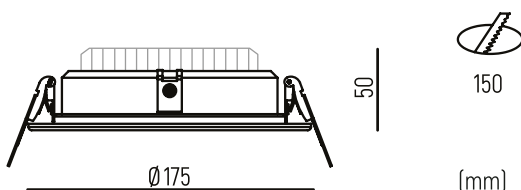

# CIRCUSPOT

20W 2000Lm  
30W 3000Lm

LED  
ENGINE

UGR<19

Especificações | Specifications | Spécifications | Especificaciones

Standards

EN 60598-1  
EN 60598-2-2  
EN 62471  
EN 62493  
EN 55015  
EN 61547  
EN 61000-3-2  
EN 61000-3-3

## CIRCUSPOT

W	Model	Specifications
	2780750007-851	LED ENGINE 30W 3000K 38° 3000Lm
	2780750007-850	LED ENGINE 30W 4000K 38° 3000Lm
	2780750007-853	LED ENGINE 20W 3000K 38° 2000Lm
	2780750007-852	LED ENGINE 20W 4000K 38° 2000Lm
	2780750007	AR111 SCOB / AR111 G53 15W 12V AC/DC
K	Model	Specifications
	2780750008-851	LED ENGINE 30W 3000K 38° 3000Lm
	2780750008-850	LED ENGINE 30W 4000K 38° 3000Lm
	2780750008-853	LED ENGINE 20W 3000K 38° 2000Lm
	2780750008-852	LED ENGINE 20W 4000K 38° 2000Lm
	2780750008	AR111 SCOB / AR111 G53 15W 12V AC/DC